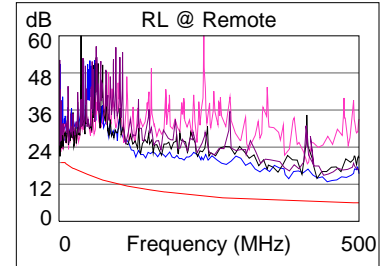

Worst Case Margin		Worst Case Value	
	MAIN	SR	MAIN	SR
PASS				
Worst Pair	36	36	78	12
RL (dB)	3.9	4.3	5.7	6.8
Freq. (MHz)	15.8	6.8	480.0	446.0
Limit (dB)	18.0	19.0	6.0	6.0