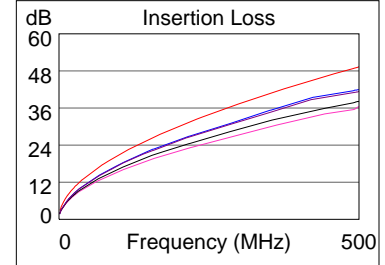

Cable ID: UTPCAT6A

Test Summary: PASS

Date / Time: 07/14/2011 10:23:35am
Headroom: 3.1 dB (NEXT 36-45)
Test Limit: TIA Cat 6A Channel
Cable Type: Cat 6A UTP

Operator: SS
Software Version: 2.2400
Limits Version: 1.3700
NVP: 68.2%

Model: DTX-1800
Main S/N: 9395021
Remote S/N: 9395022
Main Adapter: DTX-CHA002
Remote Adapter: DTX-CHA002

Wire Map (T568B)

PASS

Length (ft), Limit 328	[Pair 45]	264
Prop. Delay (ns), Limit 555		395
Delay Skew (ns), Limit 50		2
Resistance (ohms)	[Pair 12]	13.7
Insertion Loss Margin (dB)	[Pair 12]	7.3
Frequency (MHz)	[Pair 12]	500.0
Limit (dB)	[Pair 12]	49.3

	Worst Case Margin		Worst Case Value	
	MAIN	SR	MAIN	SR
PASS				
Worst Pair	36-45	36-45	36-45	36-45
NEXT (dB)	3.1	6.0	3.1	6.2
Freq. (MHz)	478.0	481.0	478.0	499.0
Limit (dB)	26.6	26.6	26.6	26.1
Worst Pair	36	45	36	36
PS NEXT (dB)	5.1	8.1	5.1	8.4
Freq. (MHz)	479.0	481.0	479.0	499.0
Limit (dB)	23.7	23.7	23.7	23.3

	Worst Case Margin		Worst Case Value	
	MAIN	SR	MAIN	SR
PASS				
Worst Pair	36-78	36-78	36-45	36-78
ACR-F (dB)	12.6	11.1	12.7	11.1
Freq. (MHz)	383.0	382.0	500.0	382.0
Limit (dB)	11.6	11.6	9.3	11.6
Worst Pair	78	36	45	36
PS ACR-F (dB)	14.5	13.1	14.9	13.1
Freq. (MHz)	383.0	500.0	500.0	500.0
Limit (dB)	8.6	6.3	6.3	6.3

	Worst Case Margin		Worst Case Value	
	MAIN	SR	MAIN	SR
N/A				
Worst Pair	36-45	12-78	36-45	36-45
ACR-N (dB)	12.7	15.3	15.0	17.3
Freq. (MHz)	301.0	41.0	492.0	499.0
Limit (dB)	-5.7	33.3	-22.6	-23.1
Worst Pair	36	78	45	45
PS ACR-N (dB)	14.3	15.4	18.2	19.7
Freq. (MHz)	7.3	4.9	500.0	499.0
Limit (dB)	50.8	54.6	-26.1	-26.0

	Worst Case Margin		Worst Case Value	
	MAIN	SR	MAIN	SR
PASS				
Worst Pair	36	36	78	12
RL (dB)	3.9	4.3	5.7	6.8
Freq. (MHz)	15.8	6.8	480.0	446.0
Limit (dB)	18.0	19.0	6.0	6.0

Compliant Network Standards:
10BASE-T   100BASE-TX   100BASE-T4
1000BASE-T   10GBASE-T   ATM-25
ATM-51   ATM-155   100VG-AnyLan
TR-4   TR-16 Active   TR-16 Passive