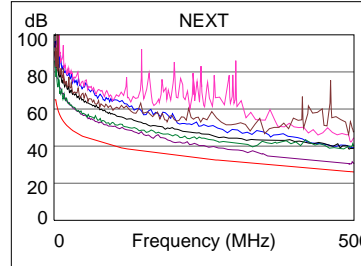

### Wire Map (T568B)

**PASS**

Length (ft), Limit 328	[Pair 45]	264
Prop. Delay (ns), Limit 555		395
Delay Skew (ns), Limit 50		2
Resistance (ohms)	[Pair 12]	13.7
Insertion Loss Margin (dB)	[Pair 12]	7.3
Frequency (MHz)	[Pair 12]	500.0
Limit (dB)	[Pair 12]	49.3

	Worst Case Margin		Worst Case Value	
	MAIN	SR	MAIN	SR
<b>PASS</b>				
Worst Pair	36-45	36-45	36-45	36-45
<b>NEXT (dB)</b>	3.1	6.0	3.1	6.2
Freq. (MHz)	478.0	481.0	478.0	499.0
Limit (dB)	26.6	26.6	26.6	26.1
Worst Pair	36	45	36	36
<b>PS NEXT (dB)</b>	5.1	8.1	5.1	8.4
Freq. (MHz)	479.0	481.0	479.0	499.0
Limit (dB)	23.7	23.7	23.7	23.3

	Worst Case Margin		Worst Case Value	
	MAIN	SR	MAIN	SR
<b>PASS</b>				
Worst Pair	36-78	36-78	36-45	36-78
<b>ACR-F (dB)</b>	12.6	11.1	12.7	11.1
Freq. (MHz)	383.0	382.0	500.0	382.0
Limit (dB)	11.6	11.6	9.3	11.6
Worst Pair	78	36	45	36
<b>PS ACR-F (dB)</b>	14.5	13.1	14.9	13.1
Freq. (MHz)	383.0	500.0	500.0	500.0
Limit (dB)	8.6	6.3	6.3	6.3