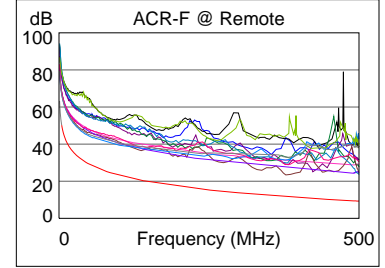

### Wire Map (T568B)

**PASS**

Length (ft), Limit 328	[Pair 45]	264
Prop. Delay (ns), Limit 555		395
Delay Skew (ns), Limit 50		2
Resistance (ohms)	[Pair 12]	13.7
Insertion Loss Margin (dB)	[Pair 12]	7.3
Frequency (MHz)	[Pair 12]	500.0
Limit (dB)	[Pair 12]	49.3

	Worst Case Margin		Worst Case Value	
	MAIN	SR	MAIN	SR
<b>PASS</b>				
Worst Pair	36-45	36-45	36-45	36-45
<b>NEXT (dB)</b>	3.1	6.0	3.1	6.2
Freq. (MHz)	478.0	481.0	478.0	499.0
Limit (dB)	26.6	26.6	26.6	26.1
Worst Pair	36	45	36	36
<b>PS NEXT (dB)</b>	5.1	8.1	5.1	8.4
Freq. (MHz)	479.0	481.0	479.0	499.0
Limit (dB)	23.7	23.7	23.7	23.3

	Worst Case Margin		Worst Case Value	
	MAIN	SR	MAIN	SR
<b>PASS</b>				
Worst Pair	36-78	36-78	36-45	36-78
<b>ACR-F (dB)</b>	12.6	11.1	12.7	11.1
Freq. (MHz)	383.0	382.0	500.0	382.0
Limit (dB)	11.6	11.6	9.3	11.6
Worst Pair	78	36	45	36
<b>PS ACR-F (dB)</b>	14.5	13.1	14.9	13.1
Freq. (MHz)	383.0	500.0	500.0	500.0
Limit (dB)	8.6	6.3	6.3	6.3