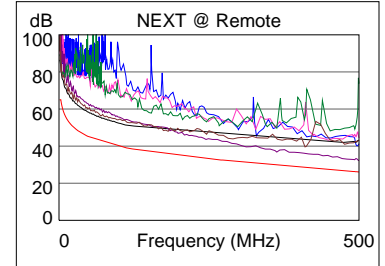

### Wire Map (T568B)

**PASS**

Length (ft), Limit 328	[Pair 45]	264
Prop. Delay (ns), Limit 555		395
Delay Skew (ns), Limit 50		2
Resistance (ohms)	[Pair 12]	13.7
Insertion Loss Margin (dB)	[Pair 12]	7.3
Frequency (MHz)	[Pair 12]	500.0
Limit (dB)	[Pair 12]	49.3

	Worst Case Margin		Worst Case Value	
	MAIN	SR	MAIN	SR
<b>PASS</b>				
Worst Pair	36-45	36-45	36-45	36-45
<b>NEXT (dB)</b>	3.1	6.0	3.1	6.2
Freq. (MHz)	478.0	481.0	478.0	499.0
Limit (dB)	26.6	26.6	26.6	26.1
Worst Pair	36	45	36	36
<b>PS NEXT (dB)</b>	5.1	8.1	5.1	8.4
Freq. (MHz)	479.0	481.0	479.0	499.0
Limit (dB)	23.7	23.7	23.7	23.3

	Worst Case Margin		Worst Case Value	
	MAIN	SR	MAIN	SR
<b>PASS</b>				
Worst Pair	36-78	36-78	36-45	36-78
<b>ACR-F (dB)</b>	12.6	11.1	12.7	11.1
Freq. (MHz)	383.0	382.0	500.0	382.0
Limit (dB)	11.6	11.6	9.3	11.6
Worst Pair	78	36	45	36
<b>PS ACR-F (dB)</b>	14.5	13.1	14.9	13.1
Freq. (MHz)	383.0	500.0	500.0	500.0
Limit (dB)	8.6	6.3	6.3	6.3