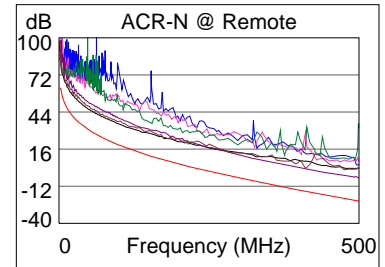

Worst Case Margin		Worst Case Value	
	MAIN	SR	MAIN	SR
N/A				
Worst Pair	36-45	12-78	36-45	36-45
ACR-N (dB)	12.7	15.3	15.0	17.3
Freq. (MHz)	301.0	41.0	492.0	499.0
Limit (dB)	-5.7	33.3	-22.6	-23.1
Worst Pair	36	78	45	45
PS ACR-N (dB)	14.3	15.4	18.2	19.7
Freq. (MHz)	7.3	4.9	500.0	499.0
Limit (dB)	50.8	54.6	-26.1	-26.0