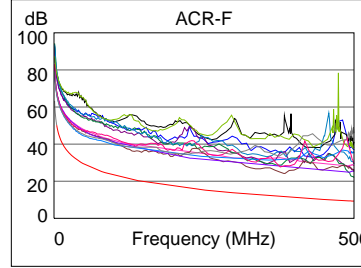

### Wire Map (T568B)

**PASS**

Length (ft), Limit 328	[Pair 45]	264
Prop. Delay (ns), Limit 555		395
Delay Skew (ns), Limit 50		2
Resistance (ohms)	[Pair 12]	13.7
Insertion Loss Margin (dB)	[Pair 12]	7.3
Frequency (MHz)	[Pair 12]	500.0
Limit (dB)	[Pair 12]	49.3

	Worst Case Margin		Worst Case Value	
	MAIN	SR	MAIN	SR
<b>PASS</b>				
Worst Pair	36-45	36-45	36-45	36-45
<b>NEXT (dB)</b>	3.1	6.0	3.1	6.2
Freq. (MHz)	478.0	481.0	478.0	499.0
Limit (dB)	26.6	26.6	26.6	26.1
Worst Pair	36	45	36	36
<b>PS NEXT (dB)</b>	5.1	8.1	5.1	8.4
Freq. (MHz)	479.0	481.0	479.0	499.0
Limit (dB)	23.7	23.7	23.7	23.3

	Worst Case Margin		Worst Case Value	
	MAIN	SR	MAIN	SR
<b>PASS</b>				
Worst Pair	36-78	36-78	36-45	36-78
<b>ACR-F (dB)</b>	12.6	11.1	12.7	11.1
Freq. (MHz)	383.0	382.0	500.0	382.0
Limit (dB)	11.6	11.6	9.3	11.6
Worst Pair	78	36	45	36
<b>PS ACR-F (dB)</b>	14.5	13.1	14.9	13.1
Freq. (MHz)	383.0	500.0	500.0	500.0
Limit (dB)	8.6	6.3	6.3	6.3