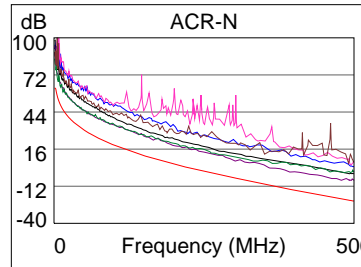

Worst Case Margin		Worst Case Value	
	MAIN	SR	MAIN	SR
N/A				
Worst Pair	36-45	12-78	36-45	36-45
ACR-N (dB)	12.7	15.3	15.0	17.3
Freq. (MHz)	301.0	41.0	492.0	499.0
Limit (dB)	-5.7	33.3	-22.6	-23.1
Worst Pair	36	78	45	45
PS ACR-N (dB)	14.3	15.4	18.2	19.7
Freq. (MHz)	7.3	4.9	500.0	499.0
Limit (dB)	50.8	54.6	-26.1	-26.0