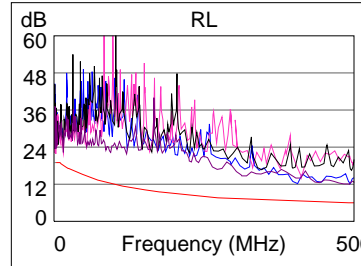

Worst Case Margin		Worst Case Value	
	MAIN	SR	MAIN	SR
PASS				
Worst Pair	36	36	78	12
RL (dB)	3.9	4.3	5.7	6.8
Freq. (MHz)	15.8	6.8	480.0	446.0
Limit (dB)	18.0	19.0	6.0	6.0