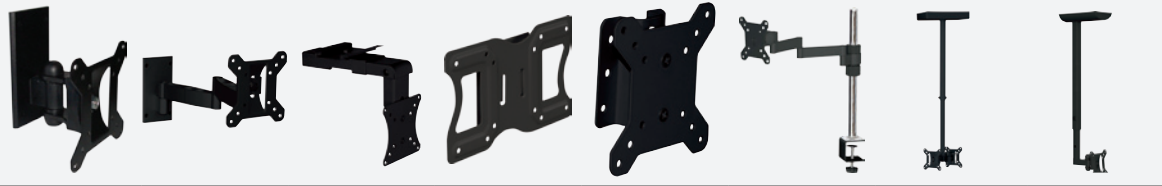

2011 BRACKET RANGE

Support Information

Only use support info as a guide. Choose a bracket based on the weight of your TV.

	LCD01AB	LCD02AB	LCD03B	LCD04B	LCD06B	LCDDM2B	LCDCM3B	LCDCM1B			
SMALL	MODEL	CODE	DESCRIPTION				MAX Kg	VESA MOUNTING (mm)	SWIVEL°	TILT°	SUPPORT
	LCD01AB	43130152	LCD Bracket - LCD TVs and computer monitors				20Kg	100 x 100	N/A	N/A	Up to 19"
	LCD02AB	43130157	LCD Bracket - Replaces LCD02A				20Kg	50 x 50/75 x 75/100 x 100	180°	20°	Up to 22"
	LCD03B	43136155	LCD Plasma Bracket				20Kg	50 x 50/75 x 75/100 x 100	360°	90°	Up to 22"
	LCD04B	43130162	LCD Bracket - Slim and extremely low profile design				25Kg	75 x 75/100 x 100/100 x 200	N/A	N/A	Up to 30"
	LCD06B	43136062	LCD Flat Bracket				15Kg	50 x 50/75 x 75/100 x 100	N/A	N/A	Up to 20"
	LCDDM2B	43136146	LCD Desk Mount Bracket				20Kg	50 x 50/75 x 75/100 x 100	360°	90°	Up to 22"
	LCDCM3B	43136160	LCD Ceiling Mount Bracket				30Kg	50 x 50/75 x 75/100 x 100	90°	20°	Up to 22"
LCDCM1B	43136141	LCD Ceiling Mount				30Kg	50 x 50/75 x 75/100 x 100	90°	20°	Up to 22"	

	LCD06AB	LCD07B	LCD08B	LCDP15B	LCDP16B	LCD20B	LCDP21B	LCDP17B			
MEDIUM	MODEL	CODE	DESCRIPTION				MAX Kg	VESA MOUNTING (mm)	SWIVEL°	TILT°	SUPPORT
	LCD06AB	43136061	LCD Flat Panel Mount				35Kg	228 x 280	N/A	N/A	15" to 32"
	LCD07B	43136067	LCD Flat Panel Mount (Tilt & Turn)				30Kg	400 x 300	90°	15°	Up to 37"
	LCD08B	43136071	LCD Flat Panel Mount (Tilt + Turn & Reach)				70Kg	425 x 280	180°	15°	Up to 50"
	LCDP15B	43136175	LCD Plasma Mount				60Kg	440 x 320	N/A	N/A	Up to 32"
	LCDP16B	43136180	LCD Plasma Mount				60Kg	680 x 475	N/A	N/A	Up to 48"
	LCD20B	43136306	LCD Flat Panel Mount				30Kg	75 x 75/100 x 100/100 x 200	180°	15°	Up to 30"
	LCDP21B	43136309	LCD Flat Panel Mount [Distance from wall: 1cm]				30Kg	600 x 400	N/A	N/A	Up to 63"
LCDP17B	43130280	LCD Bracket With Storage Box				45Kg	N/A	N/A	7°	Up to 40"	