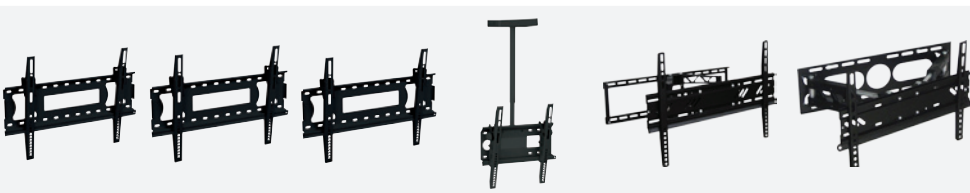

2011 BRACKET RANGE

Support Information

Only use support info as a guide. Choose a bracket based on the weight of your TV.

	LCD01AB	LCD02AB	LCD03B	LCD04B	LCD06B	LCDDM2B	LCDCM3B	LCDCM1B			
SMALL	MODEL	CODE	DESCRIPTION				MAX Kg	VESA MOUNTING (mm)	SWIVEL°	TILT°	SUPPORT
	LCD01AB	43130152	LCD Bracket - LCD TVs and computer monitors				20Kg	100 x 100	N/A	N/A	Up to 19"
	LCD02AB	43130157	LCD Bracket - Replaces LCD02A				20Kg	50 x 50/75 x 75/100 x 100	180°	20°	Up to 22"
	LCD03B	43136155	LCD Plasma Bracket				20Kg	50 x 50/75 x 75/100 x 100	360°	90°	Up to 22"
	LCD04B	43130162	LCD Bracket - Slim and extremely low profile design				25Kg	75 x 75/100 x 100/100 x 200	N/A	N/A	Up to 30"
	LCD06B	43136062	LCD Flat Bracket				15Kg	50 x 50/75 x 75/100 x 100	N/A	N/A	Up to 20"
	LCDDM2B	43136146	LCD Desk Mount Bracket				20Kg	50 x 50/75 x 75/100 x 100	360°	90°	Up to 22"
	LCDCM3B	43136160	LCD Ceiling Mount Bracket				30Kg	50 x 50/75 x 75/100 x 100	90°	20°	Up to 22"
LCDCM1B	43136141	LCD Ceiling Mount				30Kg	50 x 50/75 x 75/100 x 100	90°	20°	Up to 22"	

	LCD06AB	LCD07B	LCD08B	LCDP15B	LCDP16B	LCD20B	LCDP21B	LCDP17B			
MEDIUM	MODEL	CODE	DESCRIPTION				MAX Kg	VESA MOUNTING (mm)	SWIVEL°	TILT°	SUPPORT
	LCD06AB	43136061	LCD Flat Panel Mount				35Kg	228 x 280	N/A	N/A	15" to 32"
	LCD07B	43136067	LCD Flat Panel Mount (Tilt & Turn)				30Kg	400 x 300	90°	15°	Up to 37"
	LCD08B	43136071	LCD Flat Panel Mount (Tilt + Turn & Reach)				70Kg	425 x 280	180°	15°	Up to 50"
	LCDP15B	43136175	LCD Plasma Mount				60Kg	440 x 320	N/A	N/A	Up to 32"
	LCDP16B	43136180	LCD Plasma Mount				60Kg	680 x 475	N/A	N/A	Up to 48"
	LCD20B	43136306	LCD Flat Panel Mount				30Kg	75 x 75/100 x 100/100 x 200	180°	15°	Up to 30"
	LCDP21B	43136309	LCD Flat Panel Mount [Distance from wall: 1cm]				30Kg	600 x 400	N/A	N/A	Up to 63"
LCDP17B	43130280	LCD Bracket With Storage Box				45Kg	N/A	N/A	7°	Up to 40"	