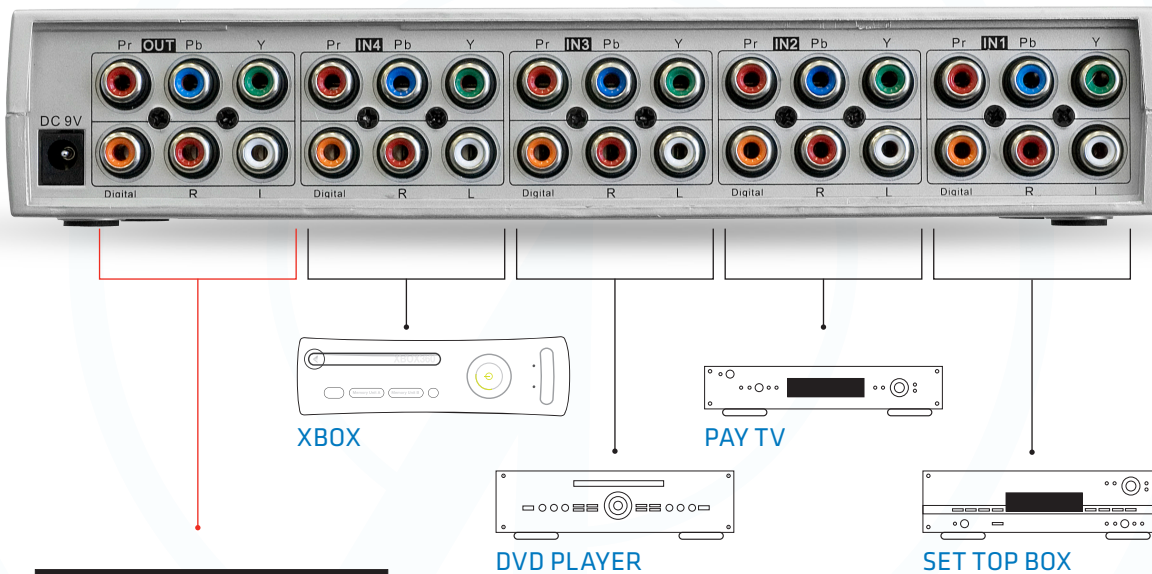

# 4 WAY COMPONENT + AUDIO SWITCHER

## IR LEARNING COMPONENT VIDEO SELECTOR WITH COAXIAL DIGITAL AUDIO

**Pro.2**  
Providing AV Solutions

**HD4DCAD**

4 WAY IR LEARNING COMPONENT VIDEO SELECTOR

CODE: 64531010

### Increase your component and coaxial audio output!

- IR learning function allows user to control the switcher with any one of your existing IR remote controls
- 4 inputs, 1 output audio video selector with Componentconnectors for DVD, DTV, PS2, Xbox and others
- 4 x Y/Pb/Pr Inputs, 4 x Stereo Audio Inputs, 4 x Coaxial Audio Inputs
- 1 x Y/Pb/Pr Output, 1 x Stereo Audio Output, 1 x Coaxial Audio Output.
- Instant one-touch switch and simple do-it-yourself installation.
- New stylish housing

**EASY SWITCH**  
between 4 different sources

CONNECT UP TO FOUR COMPONENTS TO YOUR AV RECEIVER OR TV USING COMPONENT VIDEO AND STEREO OR DIGITAL COAXIAL AUDIO

INTEGRATED LEARNING CIRCUIT LEARNS ON/OFF COMMANDS FROM IR REMOTE CONTROLS SO THAT YOU CAN SWITCH SOURCES USING YOUR EXISTING REMOTE CONTROL