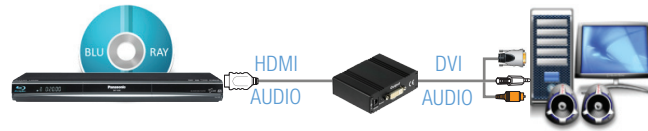

HDMI AV CONVERTERS

HD01 HDMI TO DVI CONVERTER

HD01 is a HDMI to DVI converter. It converts HDMI into DVI and R/L audio or SPDIF digital audio. HD01 has the ability of buffering and amplifying. It achieves long-distance transmission of HDMI signal of more than 15 meters.

Model: HD01

Order Code: 64550045

Warranty: 12 months

Features

- Operating Temperature Range: -5 to +35°C (-41 to +95 °F)
- Operating Humidity Range: 5 to 90 % RH (no condensation)
- Input Video Signal: 0.5-1.0 volts p-p
- Input DDC Signal: 5 volts p-p (TTL)
- Vertical Frequency Range: 60Hz
- Maximum Single Link Range: 1280 x 1024, 1080P
- Output Video: HDMI+HDCP1.0/1.1
- Power Supply: 5VDC
- Power Consumption: 3.75watts (Max)
- Dimensions: 6.7cm×8.8cm×2.8cm
- (Main Unit): 680gs/1.5lb

PACKAGE CONTENTS

- Main unit. HDMI-DVI converter
- 5V DC power adapter.
- Operating instructions.

HCS01 HDMI TO COMPOSITE SVIDEO

HCS01 converter is designed to convert HDMI to either Composite Video or S-Video. It allows the devices only equipped HDMI output to be connected to CRT TV. It is mostly applied in AV equipment testing.

PACKAGE CONTENTS

- 5V 1A DC out power adapter.
- User Manual.
- S-Video Cable
- RCA Cable

CSD01 COMPOSITE SVIDEO TO HDMI CONVERTER

CSD01 RCA Composite video and S-video to HDMI Converter takes either Composite Video or S-Video as input and converts it to HDMI 1080P. It allows older analog devices to be integrated into HD home theater system. Plug and Play, no software driver is needed.