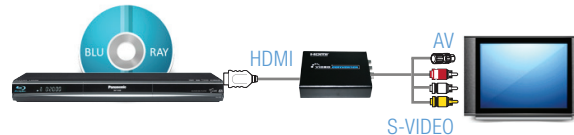

HDMI AV CONVERTERS

HD01 HDMI TO DVI CONVERTER

HD01 is a HDMI to DVI converter. It converts HDMI into DVI and R/L audio or SPDIF digital audio. HD01 has the ability of buffering and amplifying. It achieves long-distance transmission of HDMI signal of more than 15 meters.

Model: HD01

Order Code: 64550045

Warranty: 12 months

Features

- Operating Temperature Range: -5 to +35°C (-41 to +95 °F)
- Operating Humidity Range: 5 to 90 % RH (no condensation)
- Input Video Signal: 0.5-1.0 volts p-p
- Input DDC Signal: 5 volts p-p (TTL)
- Vertical Frequency Range: 60Hz
- Maximum Single Link Range: 1280 x 1024, 1080P
- Output Video: HDMI+HDCP1.0/1.1
- Power Supply: 5VDC
- Power Consumption: 3.75watts (Max)
- Dimensions: 6.7cm×8.8cm×2.8cm
- (Main Unit): 680gs/1.5lb

PACKAGE CONTENTS

- Main unit. HDMI-DVI converter
- 5V DC power adapter.
- Operating instructions.

HCS01 HDMI TO COMPOSITE SVIDEO

HCS01 converter is designed to convert HDMI to either Composite Video or S-Video. It allows the devices only equipped HDMI output to be connected to CRT TV. It is mostly applied in AV equipment testing.

PACKAGE CONTENTS

- 5V 1A DC out power adapter.
- User Manual.
- S-Video Cable
- RCA Cable

CSD01 COMPOSITE SVIDEO TO HDMI CONVERTER

CSD01 RCA Composite video and S-video to HDMI Converter takes either Composite Video or S-Video as input and converts it to HDMI 1080P. It allows older analog devices to be integrated into HD home theater system. Plug and Play, no software driver is needed.