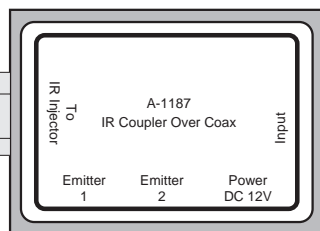

PRO1188A IR OVER COAX BASIC SET UP GUIDE

TELEVISION

IR INJECTOR

IR RECEIVER

IR COUPLER

POWER SUPPLY

IR EMITTER

DVD PLAYER