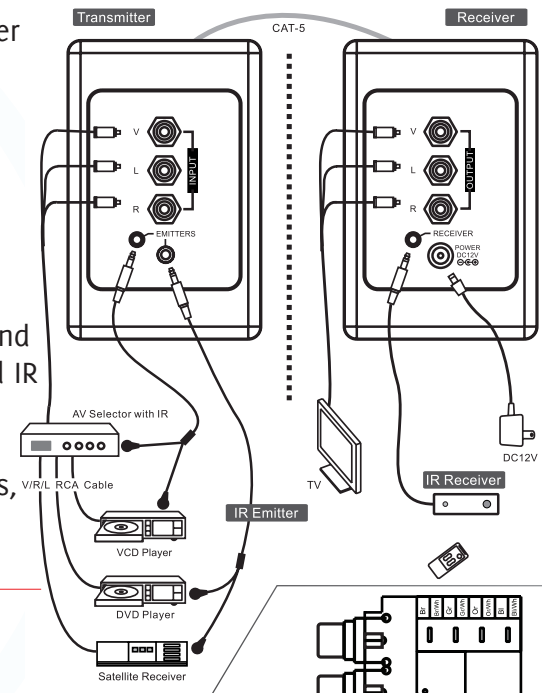

COMPOSITE AV + IR OVER CAT5E WALL PLATE KIT

Pro.2
Providing AV Solutions

PR01199
Composite AV & IR
over CAT5 Extender
Wall Plate Kit

CODE: 39894067

CAT5 EXTENDER SERIES

Imagine the simplicity of running a CAT5 cable through your walls instead of a full size RCA cable.

Kit includes:

- Transmitter & Receiver
- Surface mount IR receiver
- PR01142 Dual IR emitter
- Power: 12VDC 200mA

composite audio/ video + ir over CAT5E extender wall plate kit

Using basic or shielded Cat5 or Cat6 cables the PR01199 kit allows economical long distance distribution of high quality composite video and stereo audio as well as remote controlling devices through the integrated IR repeater.

Features

- Deco style wall plates
- 3x RCA (V - L - R) to UTP: 110-type rear punchdown
- Distance: Over Category 5e/6 UTP cable: up to 100 m
- CFL friendly – Allows installation with CFL lighting
- Cord Length – 3 m on IR emitter and IR Receiver
- Confirmation LED on IR receiver

Specifications:

- **Impedance:** Video/ Audio: 75Ω/ 600Ω unbalanced | UTP: 100Ω balanced
- **Bandwidth:** Video: DC~12 MHz | Audio: 50 Hz~15KHz
- **Infrared Component:**
 - > IR control through the integrated IR repeater
 - > Receive Frequency: 34kHz to 40kHz
 - > Transmit Frequency: 38kHz
 - > Range: On Axis – 50ft / 30° Off Axis – 40ft