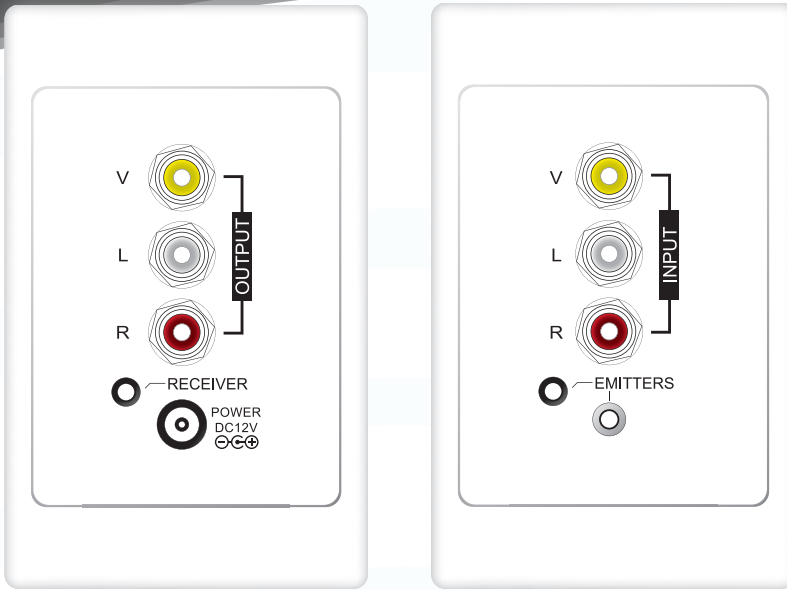

COMPOSITE AV + IR OVER CAT5E WALL PLATE KIT

Pro.2
Providing AV Solutions

PR01199
Composite AV & IR
over CAT5 Extender
Wall Plate Kit

CODE: 39894067

CAT5 EXTENDER SERIES

Imagine the simplicity of running a CAT5 cable through your walls instead of a full size RCA cable.

Kit includes:

- Transmitter & Receiver
- Surface mount IR receiver
- PR01142 Dual IR emitter
- Power: 12VDC 200mA

composite audio/ video + ir over CAT5E extender wall plate kit

Using basic or shielded Cat5 or Cat6 cables the PR01199 kit allows economical long distance distribution of high quality composite video and stereo audio as well as remote controlling devices through the integrated IR repeater.

Features

- Deco style wall plates
- 3x RCA (V - L - R) to UTP: 110-type rear punchdown
- Distance: Over Category 5e/6 UTP cable: up to 100 m
- CFL friendly – Allows installation with CFL lighting
- Cord Length – 3 m on IR emitter and IR Receiver
- Confirmation LED on IR receiver

Specifications:

- **Impedance:** Video/ Audio: 75Ω/ 600Ω unbalanced | UTP: 100Ω balanced
- **Bandwidth:** Video: DC~12 MHz | Audio: 50 Hz~15KHz
- **Infrared Component:**
 - > IR control through the integrated IR repeater
 - > Receive Frequency: 34kHz to 40kHz
 - > Transmit Frequency: 38kHz
 - > Range: On Axis – 50ft / 30° Off Axis – 40ft